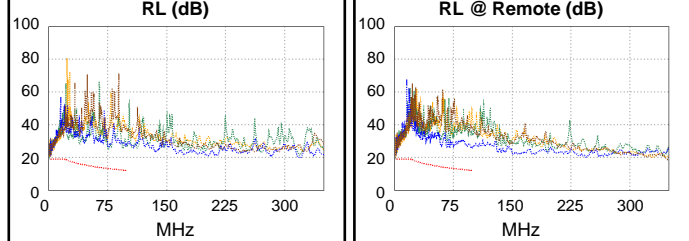

Compliant Network Standards:
10BASE-T   100BASE-TX   100BASE-T4
1000BASE-T   2.5GBASE-T   ATM-25
ATM-51   ATM-155   100VG-AnyLan
TR-4   TR-16 Active   TR-16 Passive