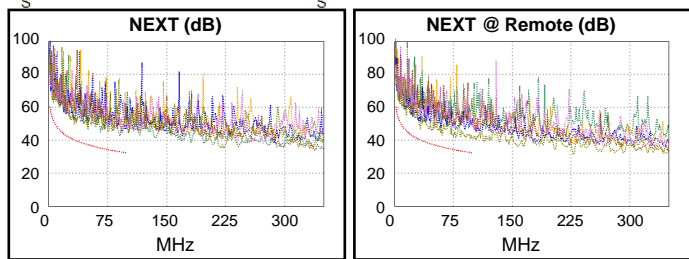

Worst Case Margin		Worst Case Value	
PASS	MAIN	SR	MAIN	SR
Worst Pair	3,6-4,5	4,5-3,6	3,6-4,5	4,5-3,6
ACR-F (dB)	7.9	8.0	7.9	8.0
Freq. (MHz)	97.5	97.5	97.5	97.5
Limit (dB)	18.8	18.8	18.8	18.8
Worst Pair	4,5	3,6	4,5	3,6
PS ACR-F (dB)	10.6	10.5	10.6	10.5
Freq. (MHz)	100.0	97.5	100.0	97.5
Limit (dB)	15.6	15.8	15.6	15.8