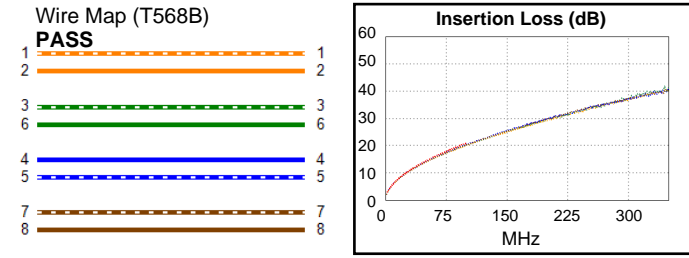

Cable ID: Cable NEOLAN U/UTP indoor PVC 4x2x0,45 cat 5e CU

Test Summary: PASS

Test Limit: TIA Cat 5e Perm. Link
Limits Version: V7.10
Date / Time: 05/14/2026 05:24:28 PM
Operator: YUZHE
Headroom 7.3 dB (NEXT 3,6-7,8)
Cable Type: Cat 5e U/UTP
NVP: 69.0%

Length (ft), Limit 295	[Pair 3,6]	299
Prop. Delay (ns), Limit 498	[Pair 1,2]	452
Delay Skew (ns), Limit 44	[Pair 1,2]	11
Resistance (ohms)	[Pair 1,2]	21.06
Insertion Loss Margin (dB)	[Pair 4,5]	0.6
Frequency (MHz)	[Pair 4,5]	100.0
Limit (dB)	[Pair 4,5]	21.0