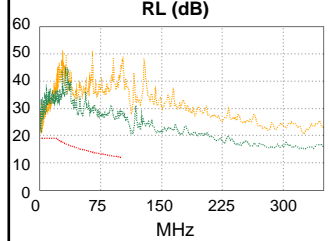

PASS	MAIN	SR	MAIN	SR
Worst Pair	1,2	1,2	1,2	4,5
RL (dB)	3.9	4.1	3.9	9.4
Freq. (MHz)	2.5	2.5	2.5	92.8
Limit (dB)	19.0	19.0	19.0	12.3