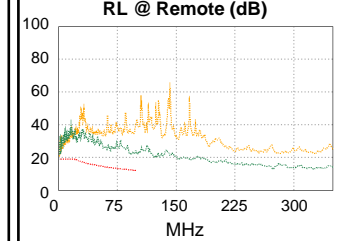

PASS	MAIN	SR	MAIN	SR
Worst Pair	1,2	1,2	1,2	4,5
RL (dB)	3.9	4.1	3.9	9.4
Freq. (MHz)	2.5	2.5	2.5	92.8
Limit (dB)	19.0	19.0	19.0	12.3